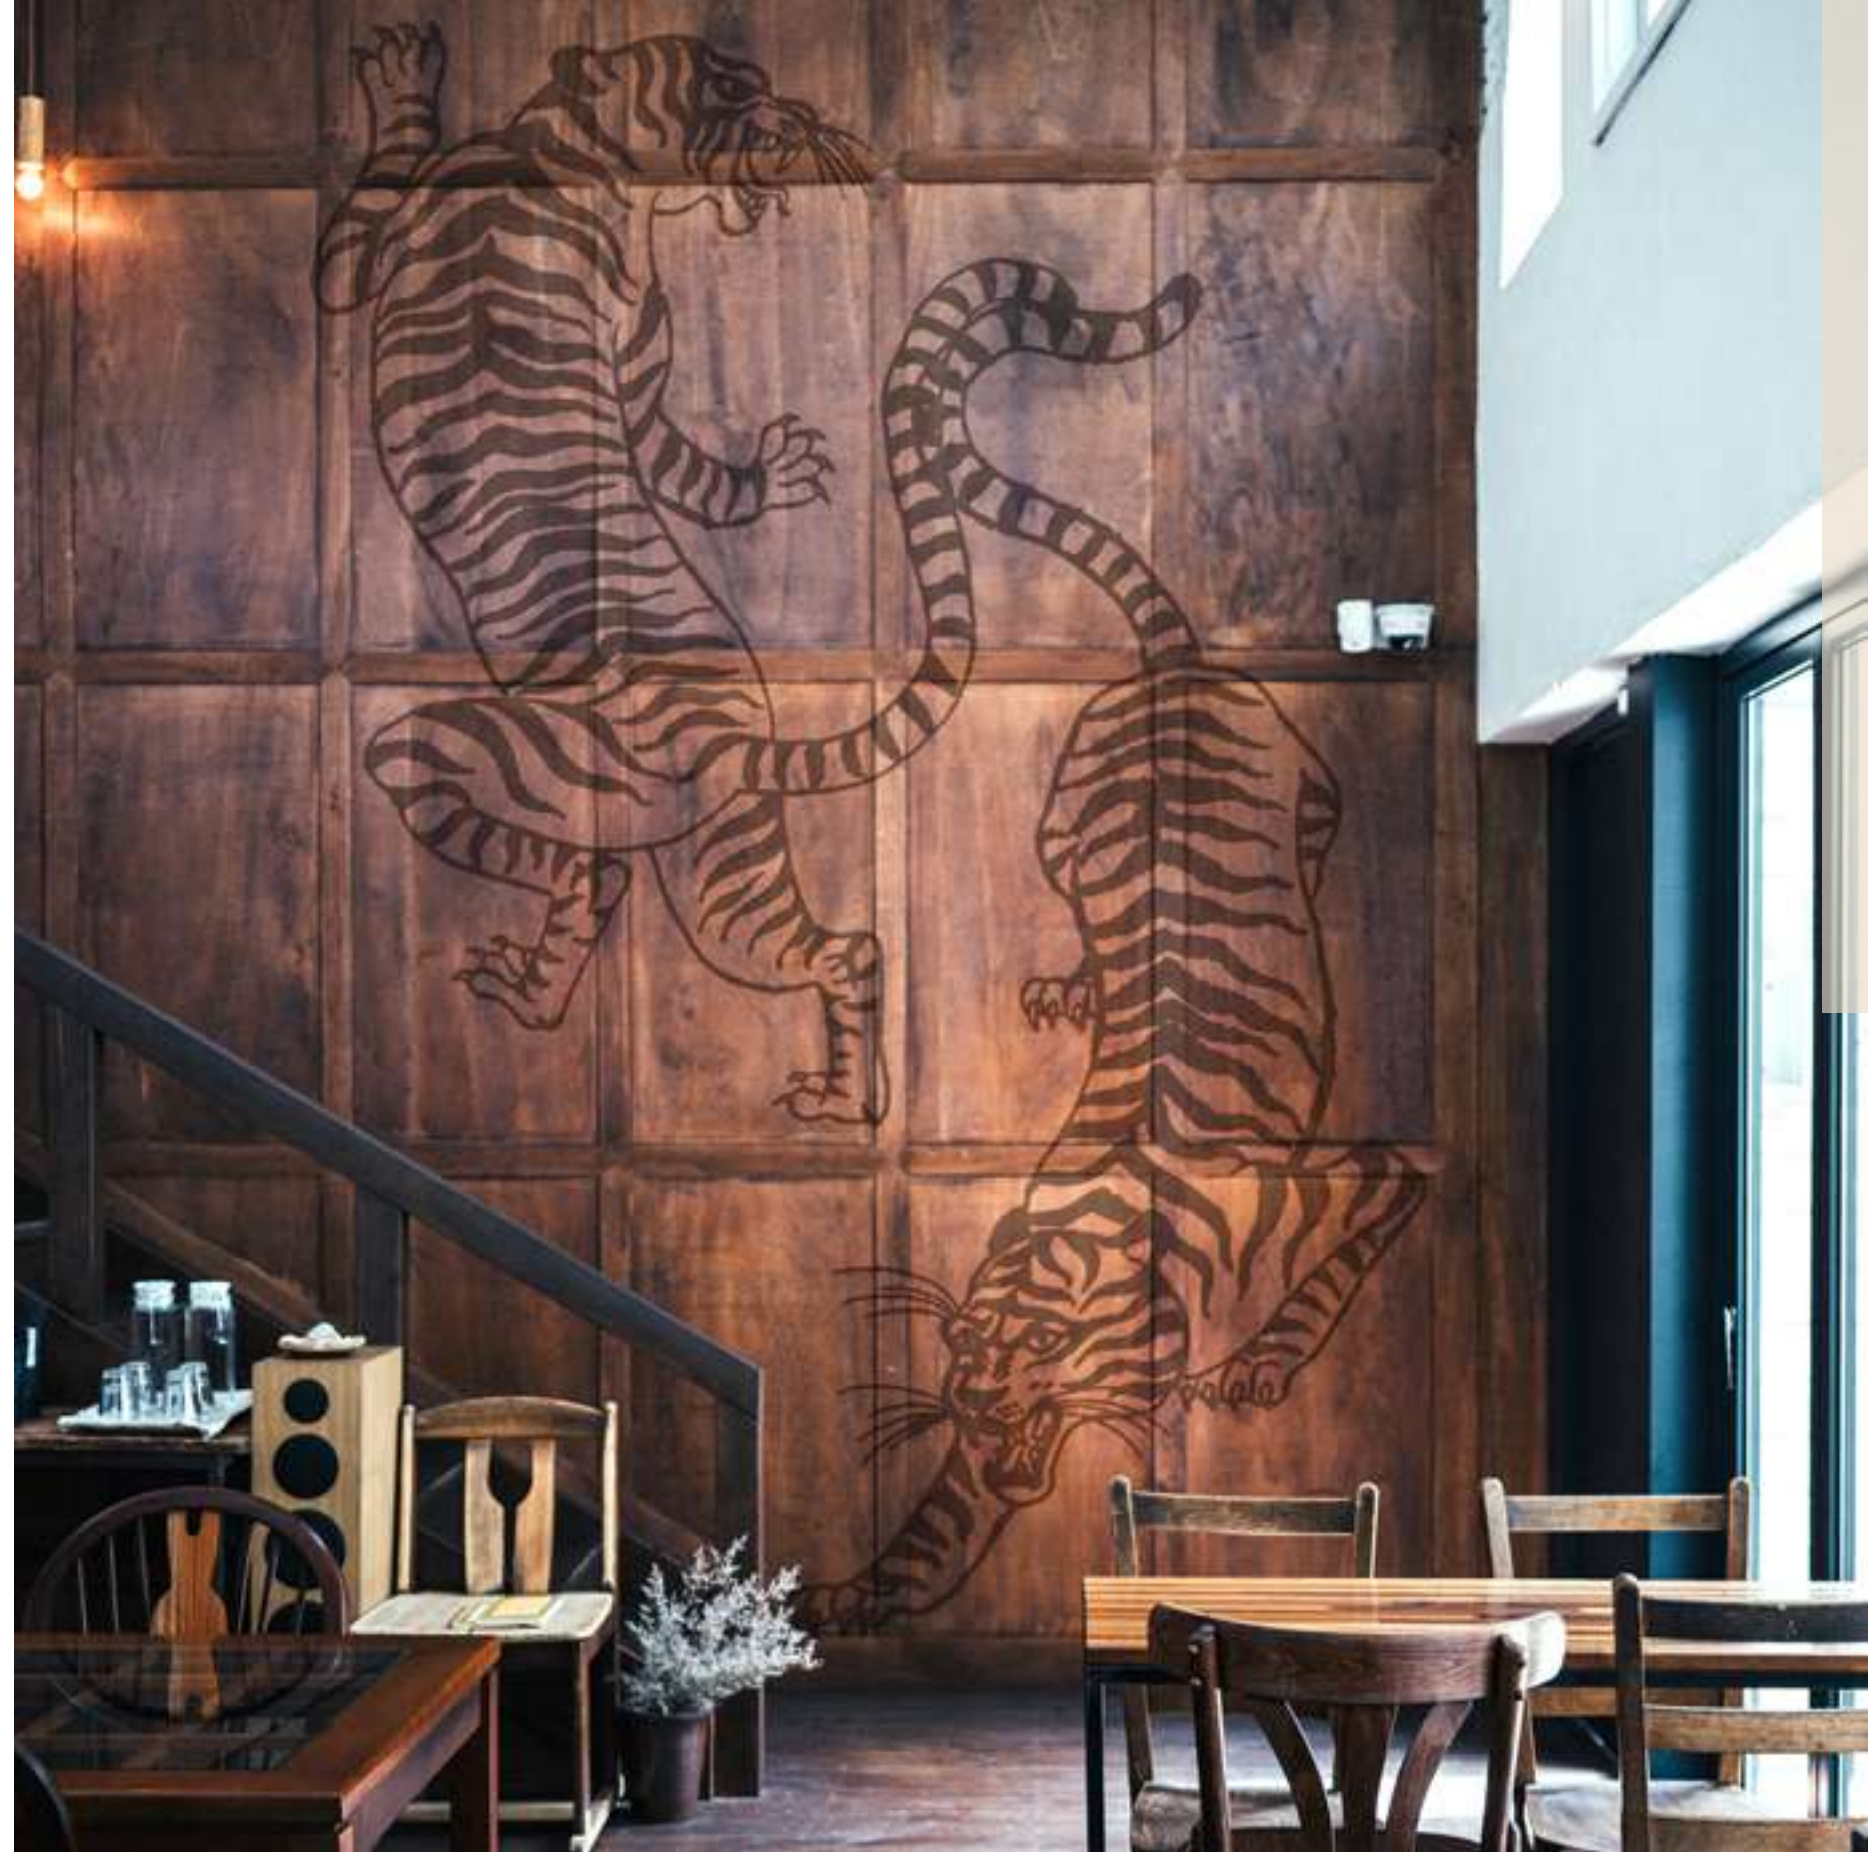

ENTRADA

*Filo Azul*

6

Balder

A modern lounge interior featuring a large window on the left side, offering a view of a city street with a prominent building. The wall behind the seating area is covered in a large, vibrant abstract mural with splatters of blue, orange, and black, and a large white geometric shape. The seating consists of long, low red sofas with green and brown cushions. Several round, dark wood tables are arranged in the space, each with a green chair and a brown chair. The lighting is warm and ambient, with pendant lights hanging from the ceiling.